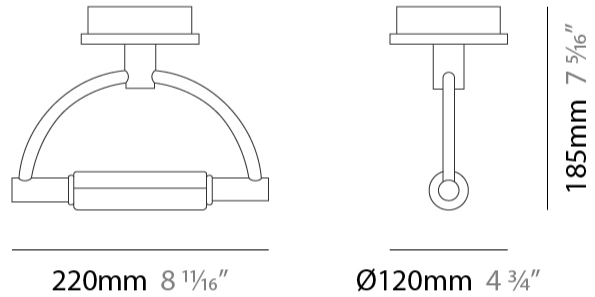

GRADIMINI SURFACE

D32021- _____ - _____
base number   Finish   Glass
                         Options   Options

1. To build a product code in our configurator select the specify button on the base model # product page
2. To build a manual product code on this datasheet choose from the options listed below in blue font and add the suffix to the base model #

GENERAL

Series: Gradimini
Brand: Cini & Nils
Division: Design
Mounting Type: Surface
Mounting Location: Ceiling
Subcategory: Ambient

PHYSICAL

Shape: Abstract
Length (mm): 220
Length (in): 8 ¹¹/₁₆
Width (mm): 120
Width (in): 4 ³/₄
Height (mm): 185
Height (in): 7 ⁵/₁₆
Light Distribution: Indirect
Weight (kg): 0.6
Weight (lbs): 1.32
Diffuser: Opal / Transparent & Opal / Transparent & Screen
Fixture Finish: [CHR / SNI](#)
Fixture Material: Metal

ELECTRICAL

Lamp Type: LED
Total Output Wattage (W): 12
Dimming: Non-Dimming / Phase Dimming (120vac Only)
Driver Included: No
Driver Location: Remote
Driver Type: Constant Current - Universal
Driver Class: Class 2
Input Voltage (V): 120 - 277
Constant Current (MA): 600

LED

Number of LEDs: 2
Color Temperature (°K): 2800
Nominal Lumen (lm): 1500
CRI: >80 CRI
Lamp Life (hrs): 50000

OPTICAL

RATINGS AND CERTIFICATIONS

Certified By: Certified for North American Standards
IP rating: IP20