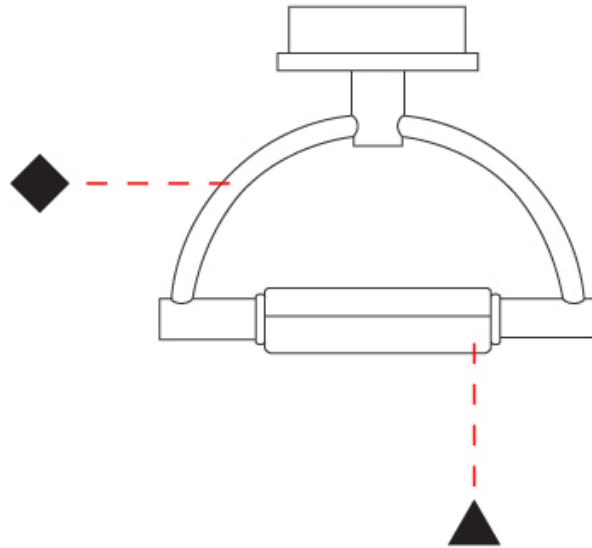

D32021-

PROJECT

TYPE

SPECIFIER

QUANTITY

DATE

D