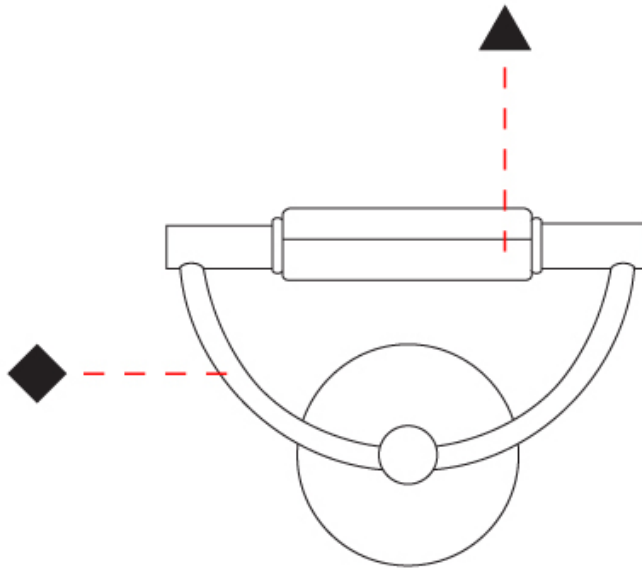

D33014-

PROJECT

TYPE

SPECIFIER

QUANTITY

DATE

D